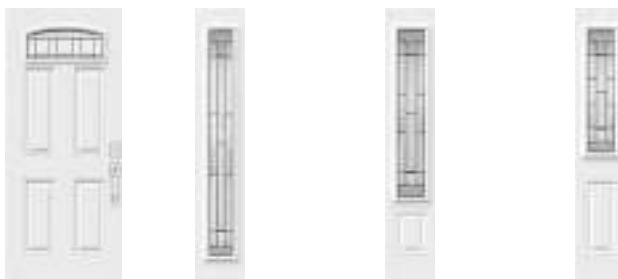

Frames	22" x 9" Camber	7" x 64"	8" x 48"	8" x 36"
Contemporary	N/A	10-258-005-009 011	10-258-017-009 011	10-258-010-008 010
Novapvc	10-258-251-006 001	10-258-005-008 001	10-258-017-008 001	10-258-010-007 001
Stainable	10-258-251-007 004	10-258-005-010 005	10-258-017-010 003	10-258-010-009 006