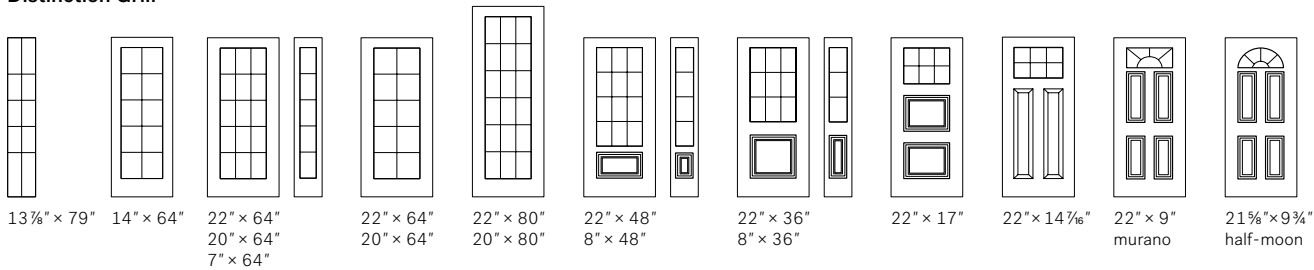

## Distinction Grill

13 3/8" x 79"  
14" x 64"  
22" x 64"  
20" x 64"  
7" x 64"  
22" x 80"  
20" x 80"  
22" x 48"  
8" x 48"  
22" x 36"  
8" x 36"  
22" x 17"  
22" x 14 7/16"  
22" x 9"  
murano  
21 1/8" x 9 3/4"  
half-moon