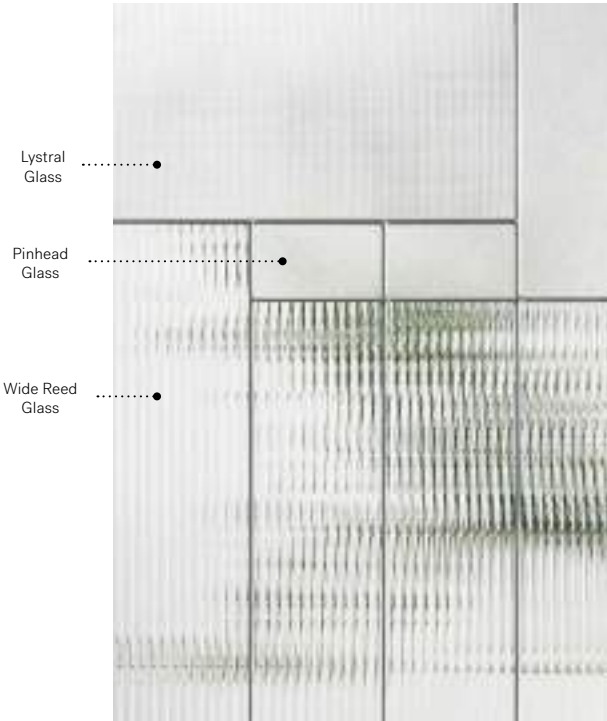

**Stained Glass:** Lystral glass, Pinhead glass, Wide Reed glass.  
**Caming:** Zinc.  
**Frames:** Contemporary or Novapvc.  
**Sidelites and transom:** Looks great accompanied by Pinhead glass.  
 Available in custom sizes.