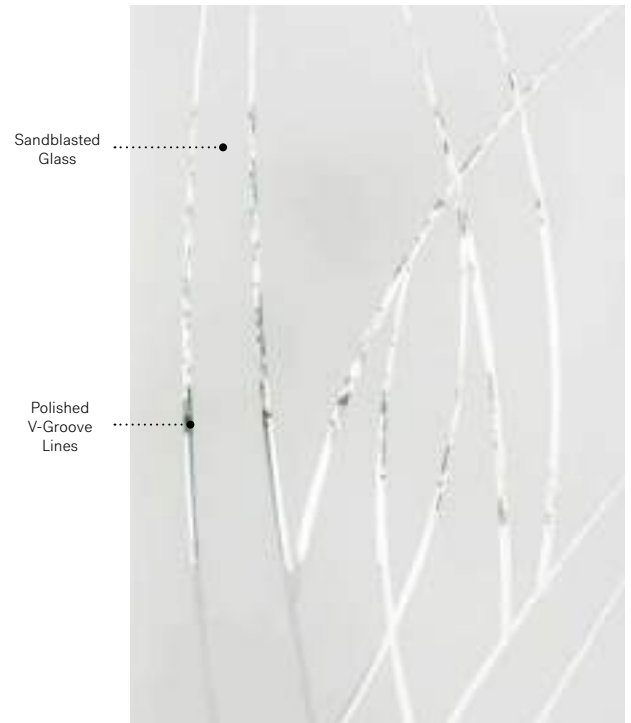

**V-Groove:** Sandblasted glass with polished V-Groove lines.

**Options:** Left or Right side design.

**Frames:** Contemporary, Novapvc or Stainable.

**Sidelites and transom:** Looks great accompanied by sandblasted glass.

Alys

Uno steel door. Alys 22" x 64" doorglass p.75.

# Alys

Alys' V-Groove design suggests motion and is at once natural and abstract, bringing your entryway to life with its dynamic composition.

**V-Groove:** Polished V-Groove lines on sandblasted glass.

**Frames:** Contemporary, Novapvc or Stainable.

**Sidelites and transom:** Looks great accompanied by sandblasted glass.

Available in custom sizes.

Sandblasted Glass

Polished V-Groove Lines

Privacy Level

4/5