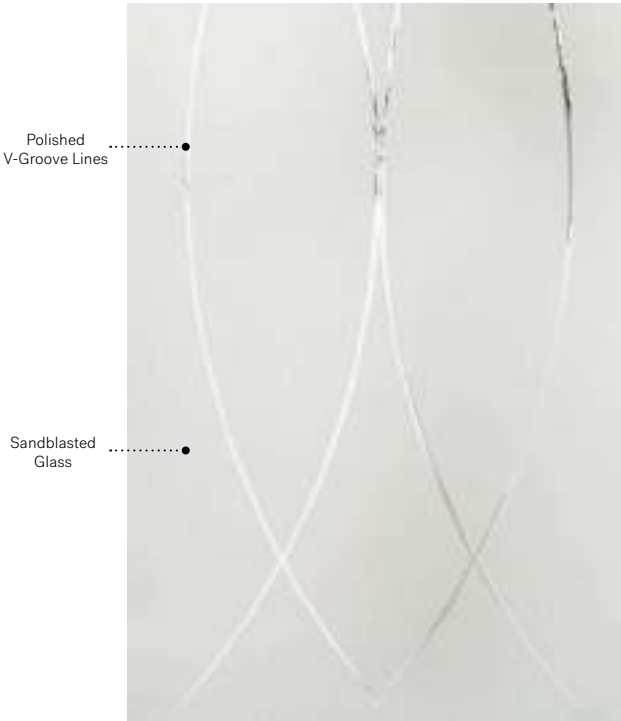

# Verso

Soho steel door p.23. Verso 22" x 48" doorglass p.81.

NEW

# Verso

With its simple and elegant intersecting lines, Verso is a timeless homage to the art of glass cutting.

**V-Groove:** Polished V-Groove lines on sandblasted glass.  
**Frames:** Contemporary, Novapvc or Stainable.  
**Sidelites and transom:** Looks great accompanied by sandblasted glass.  
 Available in custom sizes.