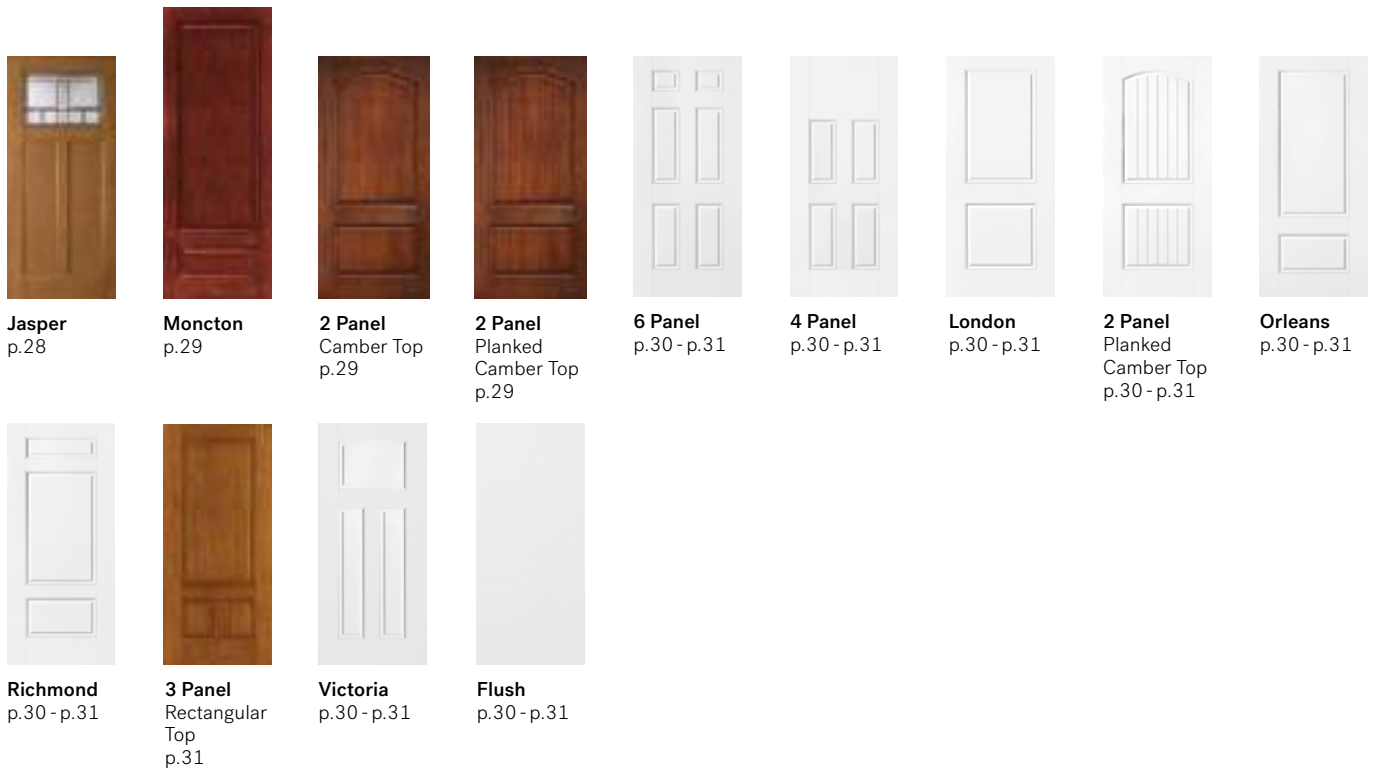

Fiberglass doors