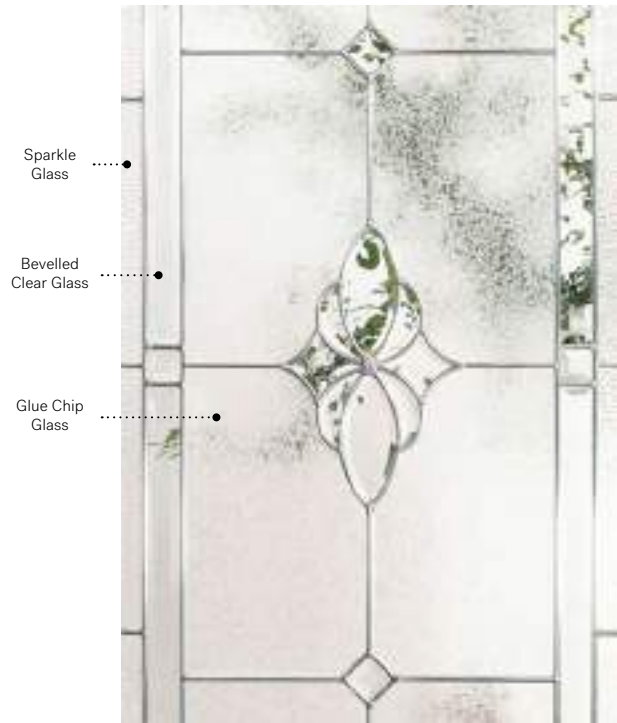

# Mystique

Showcasing the beauty of handcrafted glass, Mystique combines pieces of bevelled glass to highlight its delicate centrepiece and create a stunning light effect.

**Stained glass:** Sparkle glass, Glue Chip glass and bevelled clear glass.

**Caming:** Zinc or Brass.

**Frames:** Novapvc or Stainable.

**Sidelites and transom:** Looks great accompanied by Glue Chip glass.

Available in custom sizes.

Privacy Level

2/5

SEMI-PRIVATE

Frames	22" x 64"			22" x 48"			22" x 36"			21 5/8" x 9 3/4" D-Lune			15 2 1/2" x 39 25/32" Oval		
	Zinc	Brass		Zinc	Brass		Zinc	Brass		Zinc	Brass		Zinc	Brass	
Novapvc	10-084-060	008	002	10-084-057	008	002	10-084-050	012	002	10-084-044	002	001	N/A		
Stainable	10-084-060	014	004	10-084-057	018	007	10-084-050	021	007	10-084-044	008	010	10-084-027	015	016