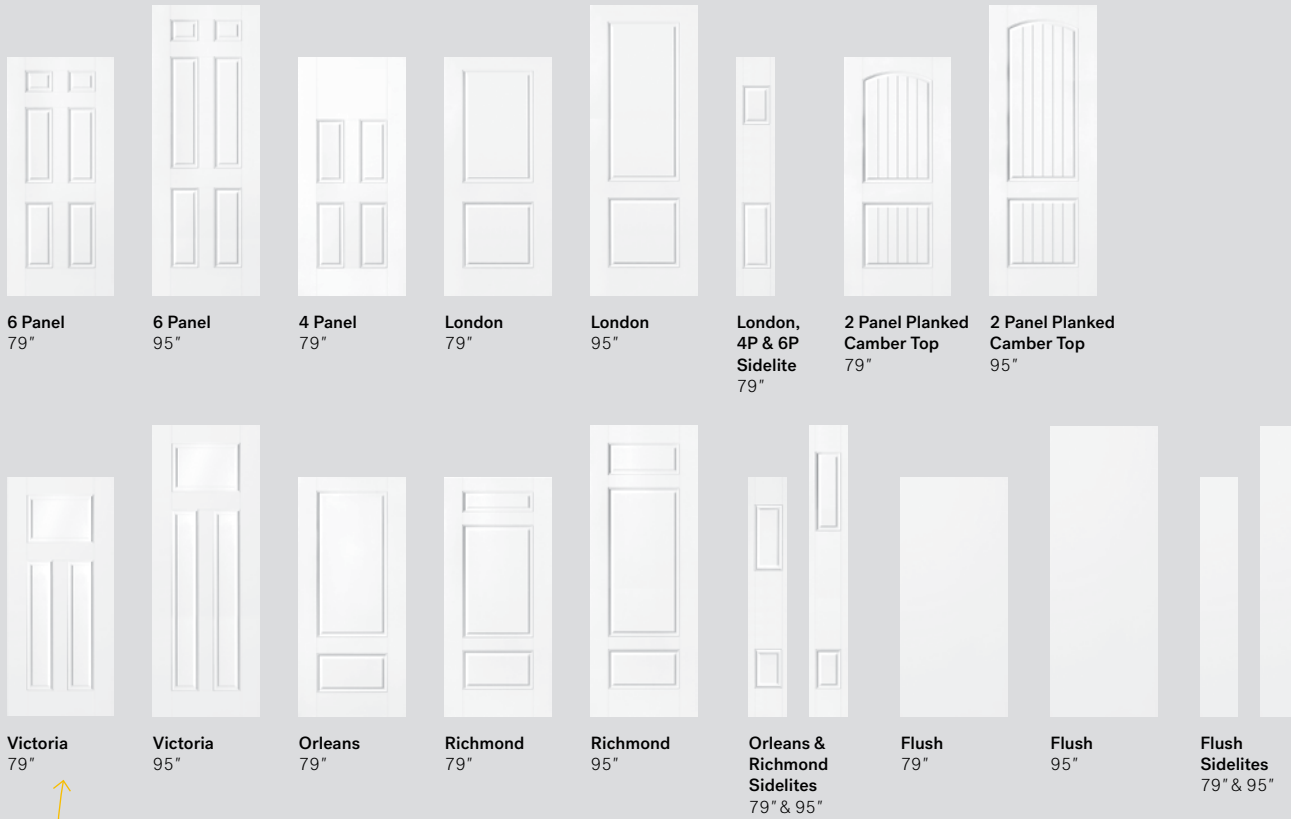

Smooth Finish

Enhance the look of this door with a decorative shelf