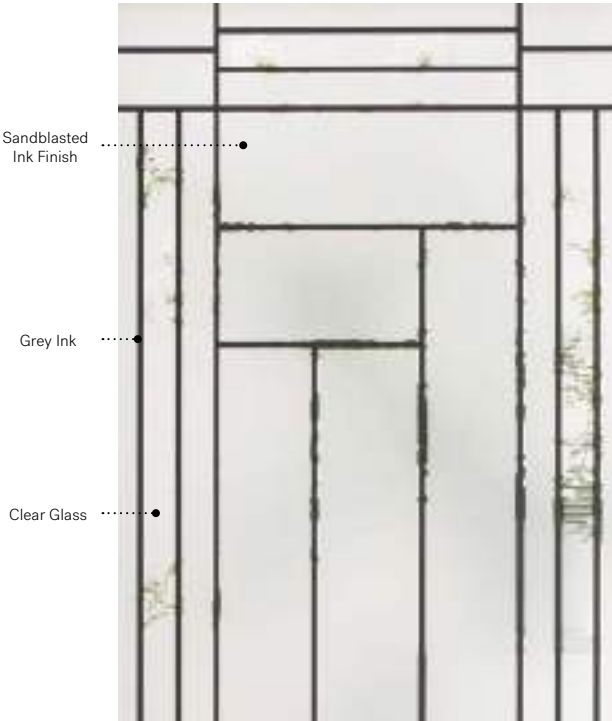

Louisbourg

Louisbourg’s elegant geometry evokes glass etchings. The asymmetrical grid creates a striking dynamic composition.

Silkscreened glass: Sandblasted ink finish and grey ink.
Frames: Contemporary or Novapvc.
Sidelites and transom: Looks great accompanied by sandblasted glass.
Available in custom sizes.

Privacy Level **4/5**
PRIVATE