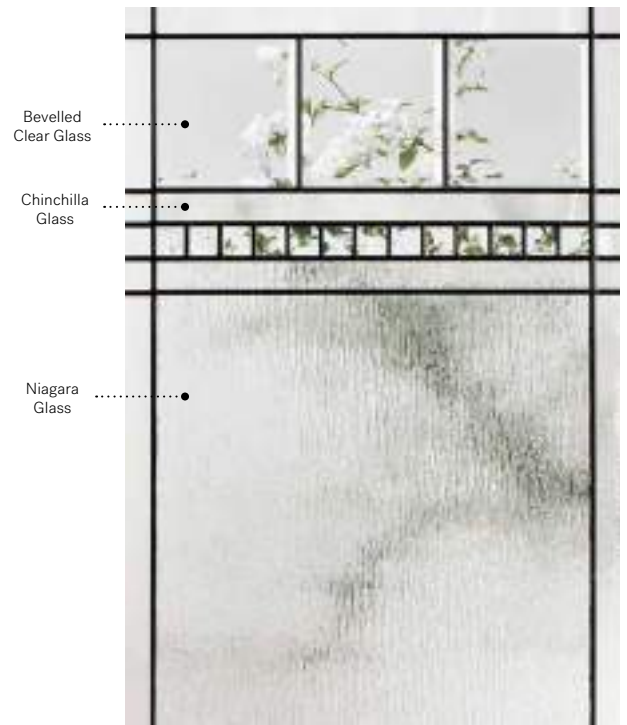

# Chanelle

Chanelle will bring a stately, elegant and timeless touch to any home, classic or modern. With clean lines and bright bevels, it creates stunning light effects.

**Stained glass:** Chinchilla glass, bevelled clear glass and Niagara glass.

**Coming:** Patina.

**Frames:** Contemporary, Novapvc or Stainable.

**Sidelites and transom:** Looks great accompanied by Niagara glass.

Available in custom sizes.

Privacy Level **3/5**  
SEMI-PRIVATE

**Frames** 25 1/4" x 65 1/4"  
**Contemporary** N/A  
**Novapvc** N/A  
**Stainable** 10-308-359-001