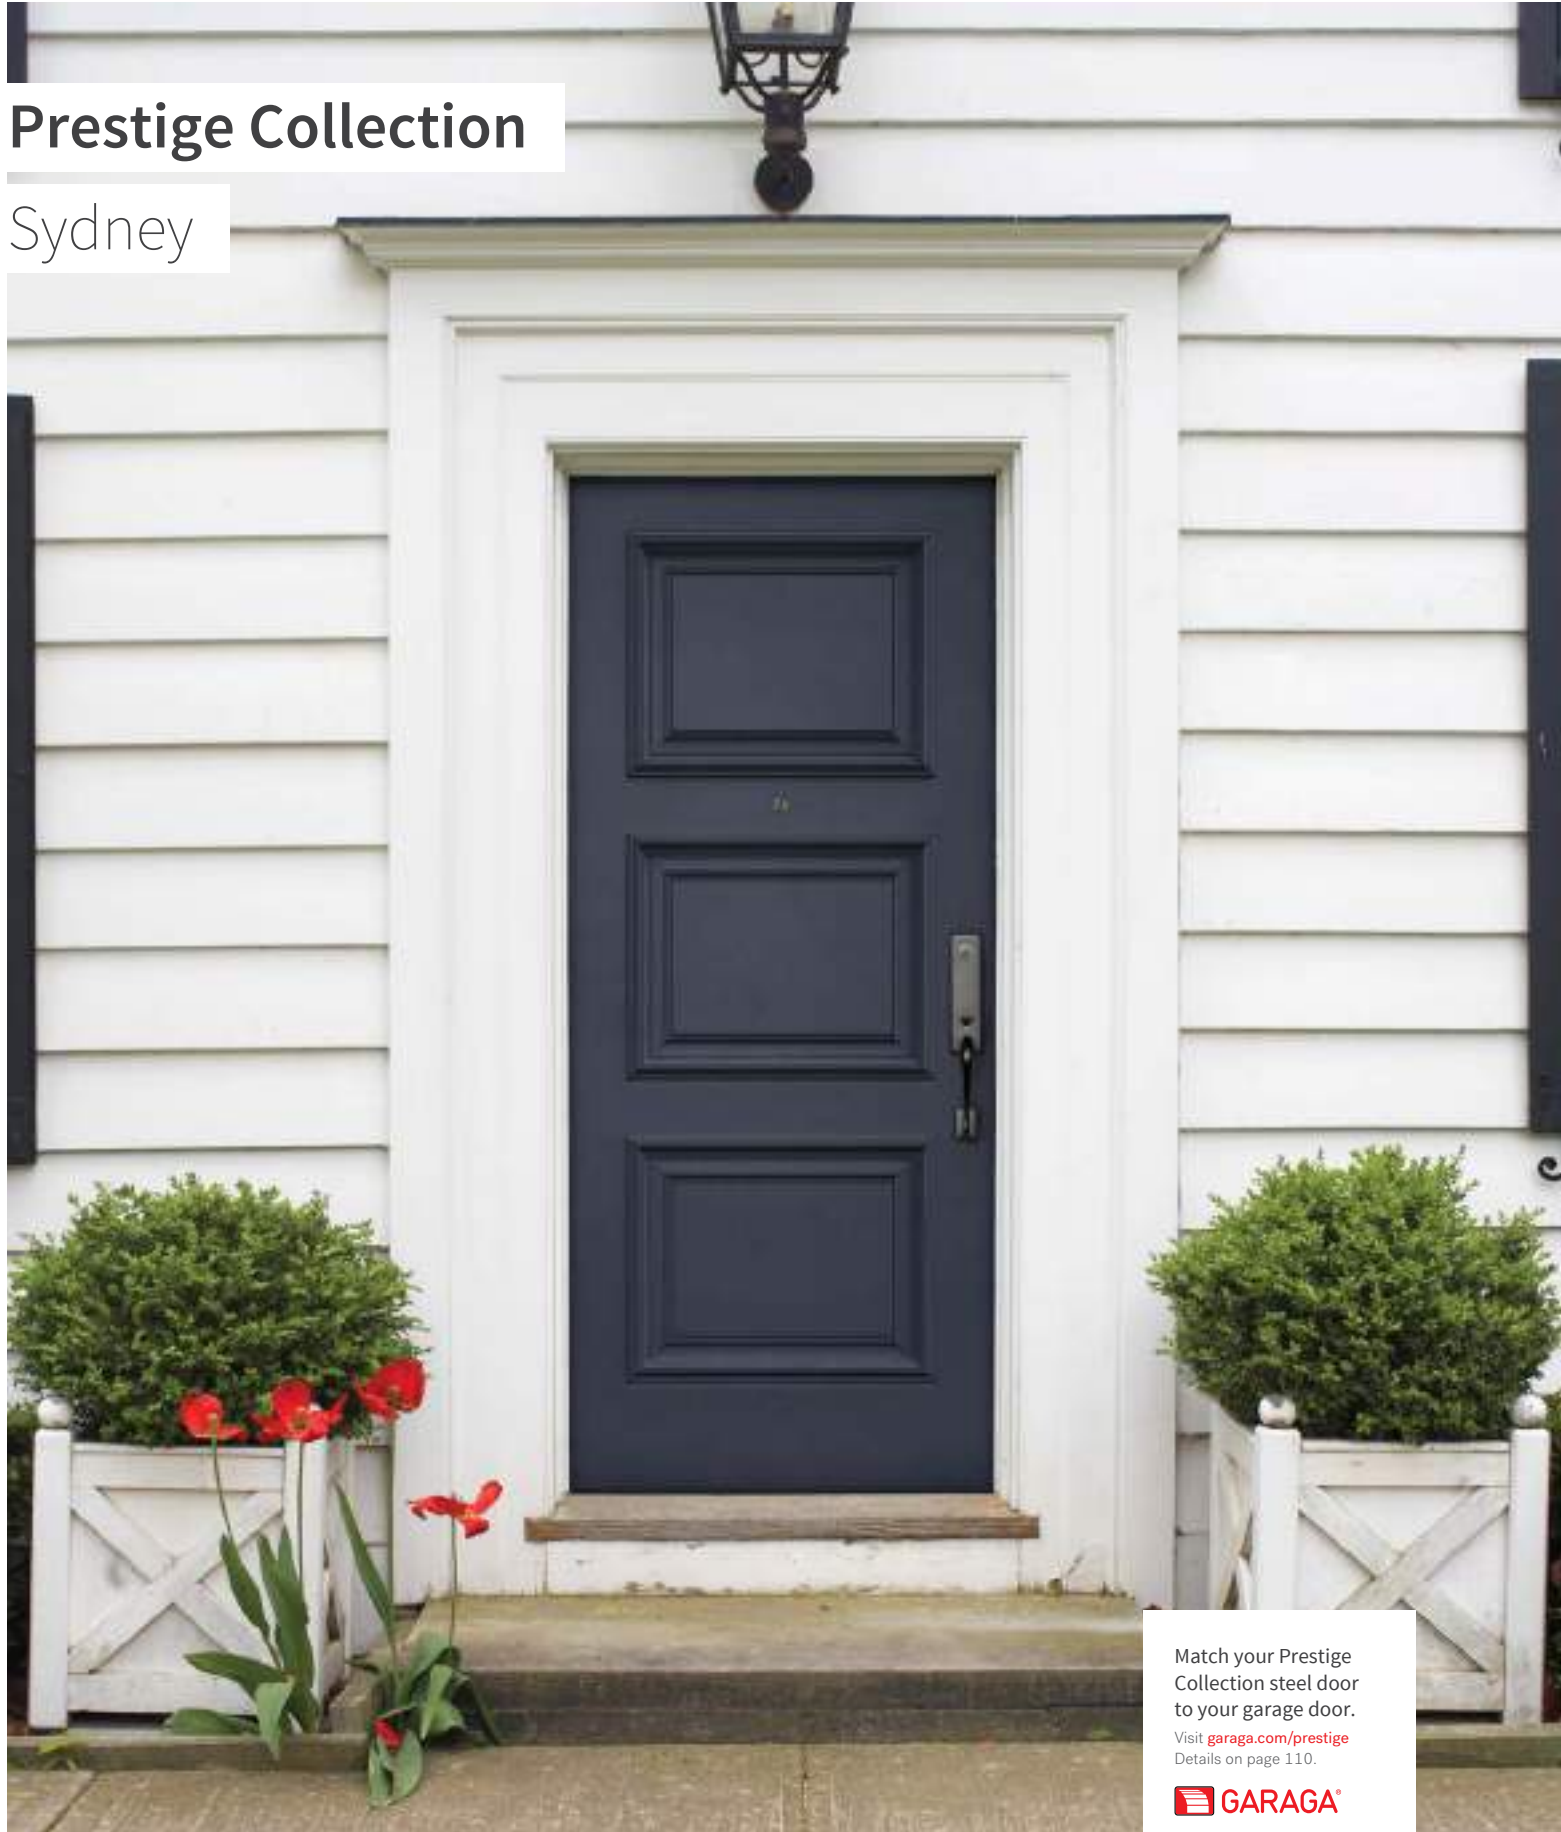

Prestige Collection

Sydney

Match your Prestige Collection steel door to your garage door. Visit garaga.com/prestige Details on page 110.

Sydney steel door with Prestige Mouldings p.25.