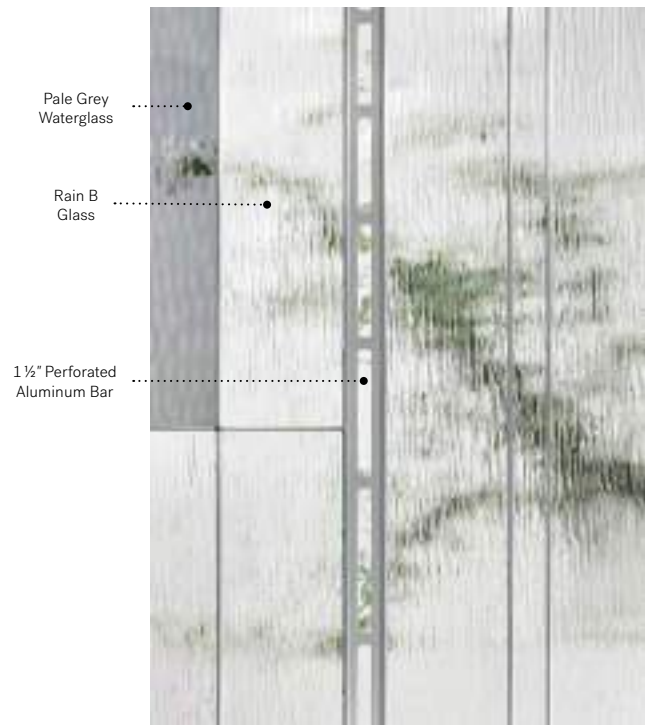

Barcello

Barcello's industrial and contemporary style is one of a kind. Mixing bold textures and the sleek industrial look of its perforated aluminum bar, Barcello is the perfect doorglass for an entrance where a contrast of patterns and styles is desired.

Stained glass: Pale grey Waterglass, Rain B glass and perforated 1 1/2" aluminum bar.

Caming: Zinc.

Frames: Contemporary or Novapvc.

Sidelites and transoms: Looks great accompanied by Rain B glass.

Available in custom sizes.

Privacy Level **3/5**
SEMI-PRIVATE