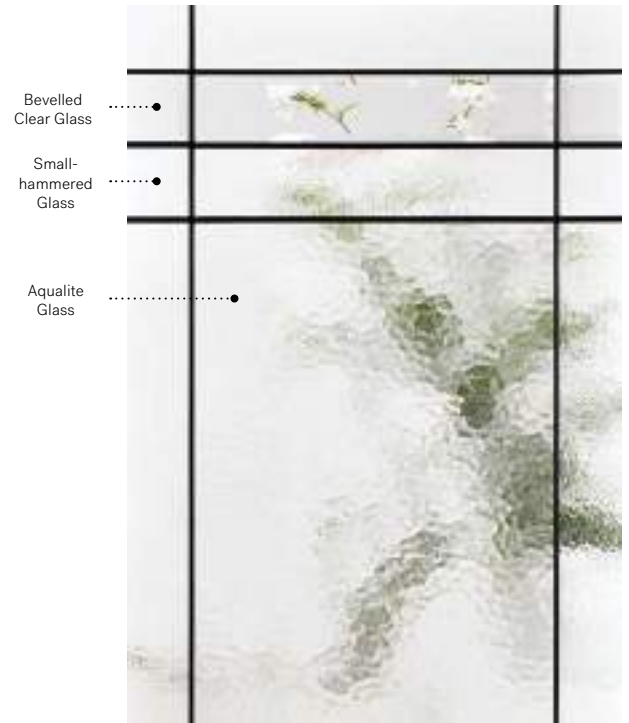

NEW

Celeste

Celeste juxtaposes different types of glass within its patina coming, creating a delicate geometric pattern with a refined and balanced light effect.

Stained glass: Bevelled clear glass, Small-hammered glass and Aqualite glass.

Coming: Patina.

Frames: Contemporary, Novapvc or Stainable.

Sidelites and transom: Looks great accompanied by clear glass.

Available in custom sizes.

Privacy Level **3/5**
SEMI-PRIVATE

Frames	22" x 64"	22" x 48"	22" x 36"	22" x 17"	22" x 14 7/16"
Contemporary	10-367-060-003	10-367-057-003	10-367-050-003	10-367-259-003	10-367-260-003
Novapvc	10-367-060-001	10-367-057-001	10-367-050-001	10-367-259-001	10-367-260-001
Stainable	10-367-060-002	10-367-057-002	10-367-050-002	10-367-259-002	10-367-260-002

Frames	7" x 64"	8" x 48"	8" x 36"
Contemporary	10-367-005-003	10-367-017-003	10-367-010-003
Novapvc	10-367-005-001	10-367-017-001	10-367-010-001
Stainable	10-367-005-002	10-367-017-002	10-367-010-002