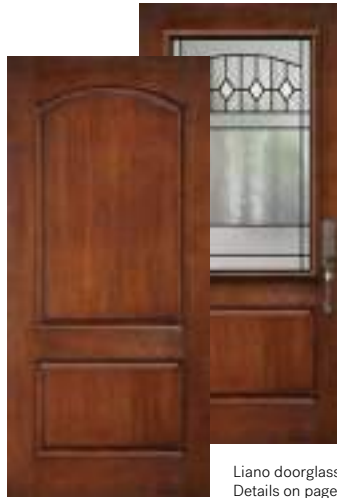

### Sidelite options

Integrated Clear or Rain glass

### Dimensions

35 3/4" x 95"

95" Door

95" Sidelite integrated lite

Liano doorglass available. Details on page 85.