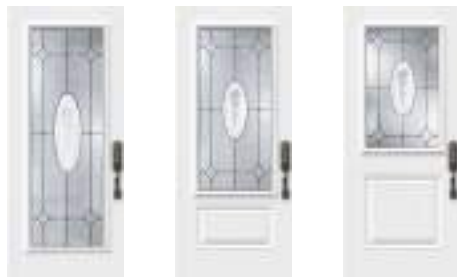

Frames	22"×64"	22"×48"	22"×36"
Novapvc	07-008-060-007	07-008-057-002	07-008-050-007
Stainable	07-008-060-013	07-008-057-013	07-008-050-019