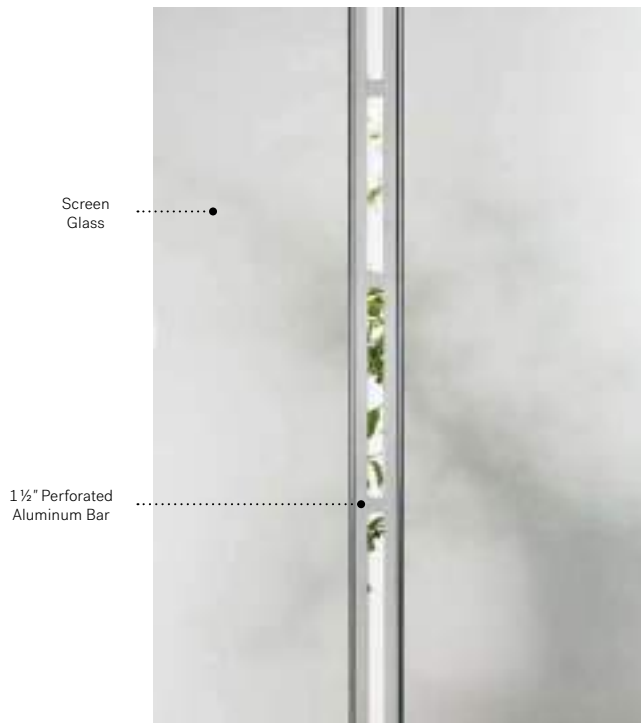

Tandem

With its distinctive aluminum bar, this doorglass is a perfect fit for modern architectures.

Stained Glass: Screen glass and 1 1/2" perforated aluminium bar.

Caming: Zinc.

Frames: Contemporary.

Sidelites and transom: Looks great accompanied by Screen glass.

Available in custom sizes.

Screen Glass

1 1/2" Perforated Aluminum Bar

Privacy Level **4/5**
PRIVATE