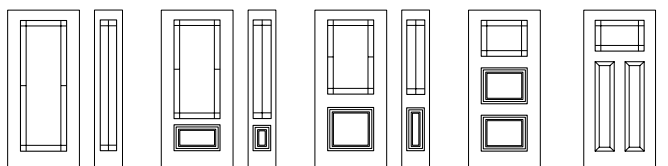

Perimeter Grill

22" x 64"
20" x 64"
7" x 64"
22" x 48"
8" x 48"
22" x 36"
8" x 36"
22" x 17"
22" x 14 7/16"

Custom Configurations

Create a grill configuration with your choice of grill profile and outside color. Clear or textured glass.