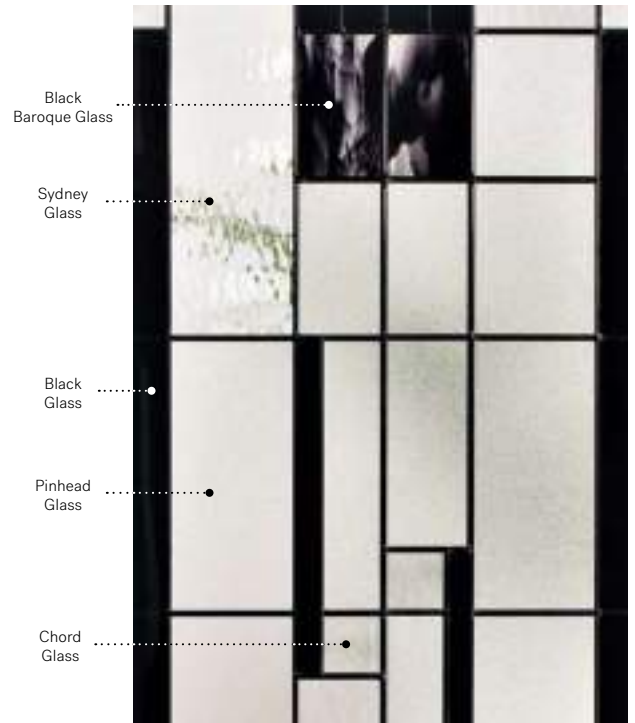

Kallima

Kallima will charm lovers of glass. Characterised by its handmade pieces of blended black and clear glass, the Kallima offers an exclusive look everytime.

Stained Glass: Chord glass, Sydney glass, Black glass, Black Baroque glass and Pinhead glass.

Coming: Patina.

Frames: Contemporary, Novapvc or Stainable.

Sidelites and transom: Looks great accompanied by Pinhead glass.

Available in custom sizes.

Privacy Level

4/5

PRIVATE

Frames 22" x 64"
Contemporary 10-229-060-009
Novapvc 10-229-060-001
Stainable 10-229-060-003

22" x 48"
10-229-057-011
10-229-057-001
10-229-057-003

22" x 36"
10-229-050-010
10-229-050-001
10-229-050-003

22" x 14 7/16"
10-229-260-006
10-229-260-001
N/A

21" x 14 3/4"
N/A
10-229-301-001
10-229-301-003

15 2 1/2" x 39 25/32" Oval
N/A
N/A
10-229-027-005

Victoria fiberglass door.

Frames 7" x 64"
Contemporary 10-229-005-010
Novapvc 10-229-005-001
Stainable 10-229-005-003

8" x 48"
10-229-017-008
10-229-017-001
10-229-017-003

8" x 36"
10-229-010-008
10-229-010-001
10-229-010-003

13 7/8" x 79" Tip-to-tip
10-229-211-001