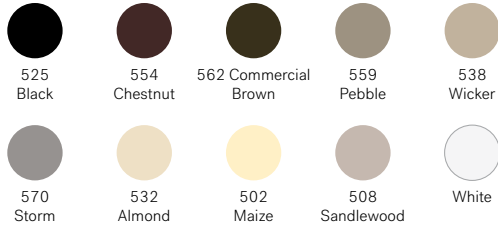

Grills

Many custom configurations available on demand.

Choice of colors outside / white inside

CAAL
5/8" Georgian Grill