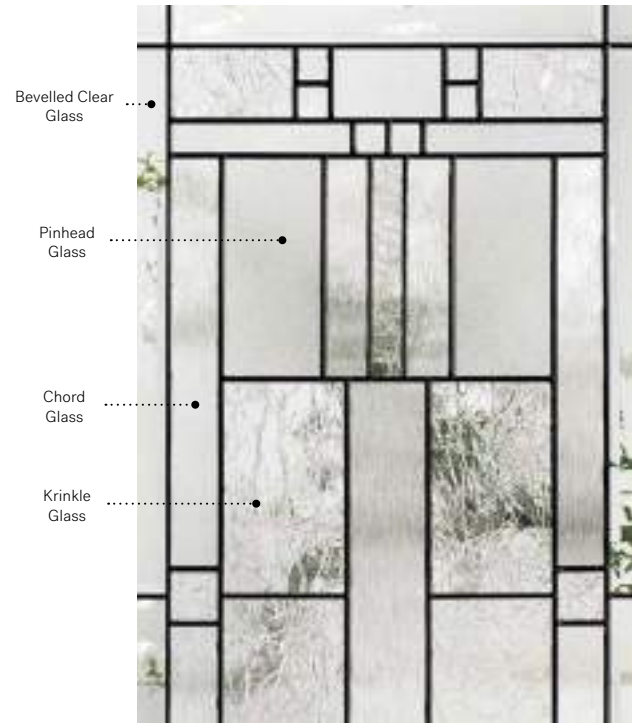

**Caming:** Zinc or Patina.

**Frames:** Contemporary, Novapvc or Stainable.

**Sidelites and transom:** Looks great accompanied by Pinhead glass.

Available in custom sizes.

Privacy Level **3/5**  
SEMI-PRIVATE