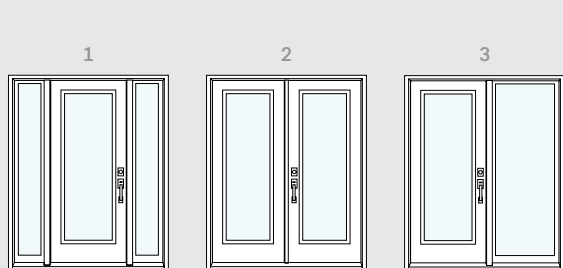

Pure

A minimalist approach geared for comfort and the creation of a luminous space without compromise. Multiple textured glass options are available, depending on the level of privacy desired. A Pure entrance will add a touch of elegance and contribute to the architectural balance of your home.

Orleans steel door p.25. Chinchilla glass 22" x 48" doorglass and 13 7/8" x 79" sidelites p.38.

Single door with sidelites, or double doors

Achieve a rich and classic look with double doors (2) or with two sidelites (1). Give your entrance a bold, contemporary look with an oversized sidelite (3).