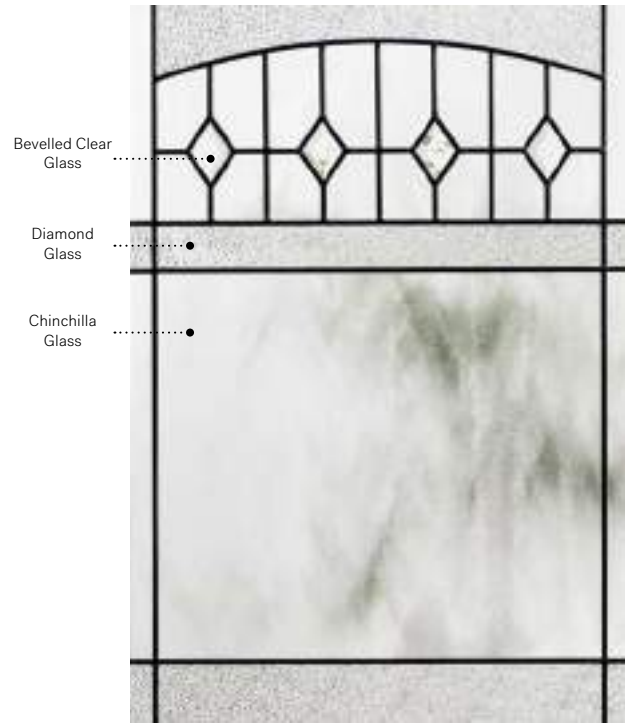

Liano

Stylish and warm, Liano is both classic and minimalist. Enjoy a sparkling light effect in your entryway thanks to the bevelled diamonds in its camber top.

Stained glass: Chinchilla glass, bevelled clear glass and Diamond glass.

Caming: Patina.

Frames: Contemporary, Novapvc or Stainable.

Sidelites and transom: Looks great accompanied by Chinchilla glass.

Available in custom sizes.

Privacy Level **4/5**
PRIVATE

Frames	25 1/4" x 51 1/4"	25 1/4" x 42 1/4"	22" x 48"	22" x 36"	22" x 14 7/16"	21" x 14 3/4"
Contemporary	N/A	N/A	10-324-057-006	10-324-050-009	10-324-260-001	N/A
Novapvc	N/A	N/A	10-324-057-003	10-324-050-001	N/A	10-324-301-002
Stainable	10-324-358-001	10-324-357-001	10-324-057-004	10-324-050-002	N/A	10-324-301-001

Victoria fiberglass door.

Frames	8" x 48"	8" x 36"
Contemporary	10-324-017-006	10-324-010-008
Novapvc	10-324-017-001	10-324-010-001
Stainable	10-324-017-002	10-324-010-002