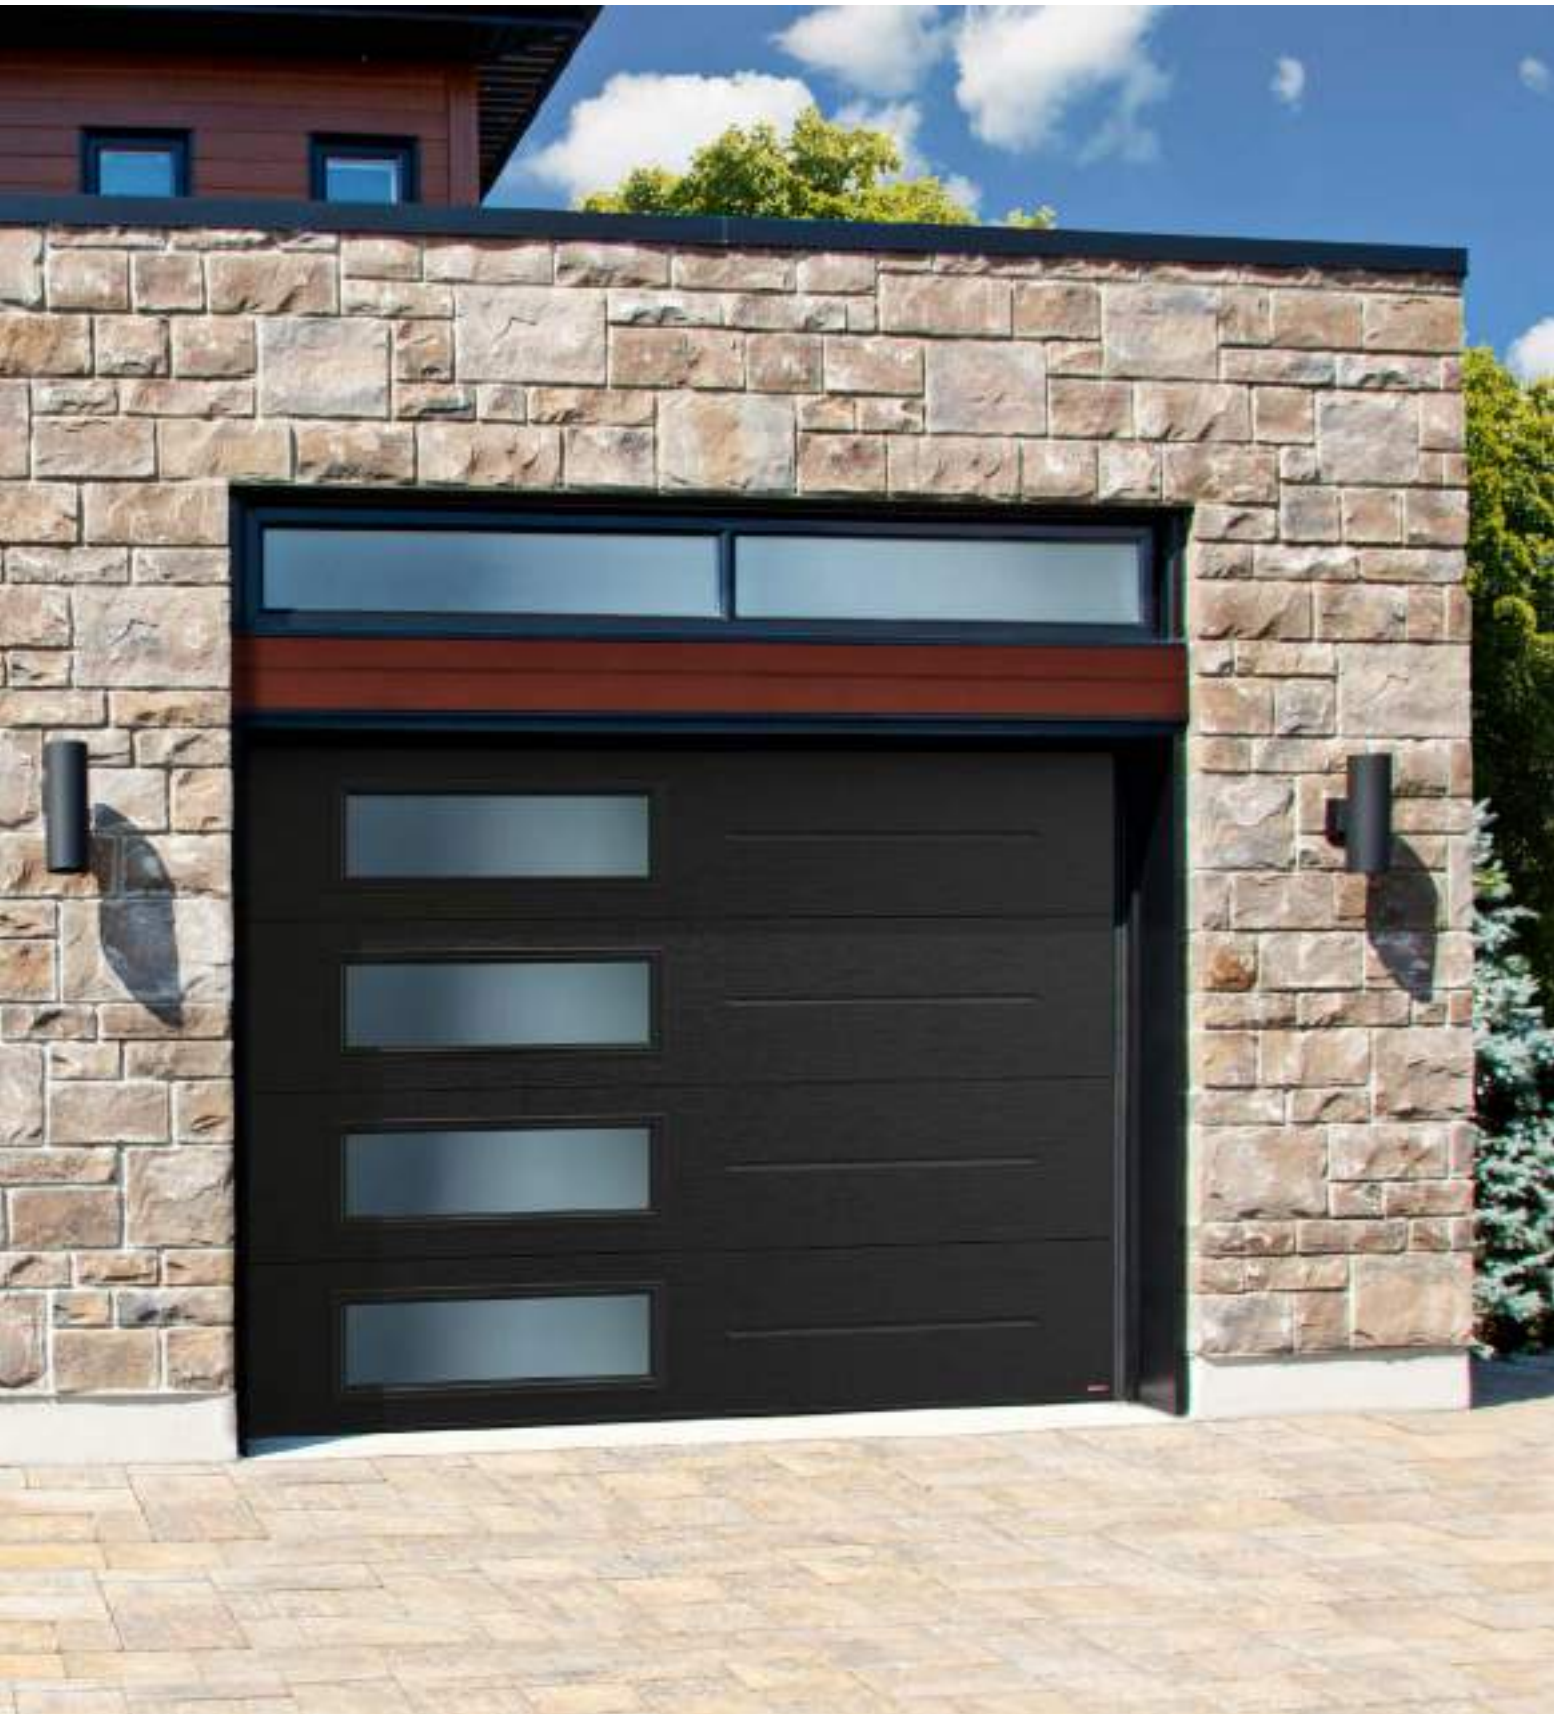

**Mundo & Moderno multi** [www.garaga.com/moderno](http://www.garaga.com/moderno)

The Mundo entry door is a perfect match for the Moderno multi garage door by Garaga.

Vog

**Novatech entry door:** Vog steel door p.19.